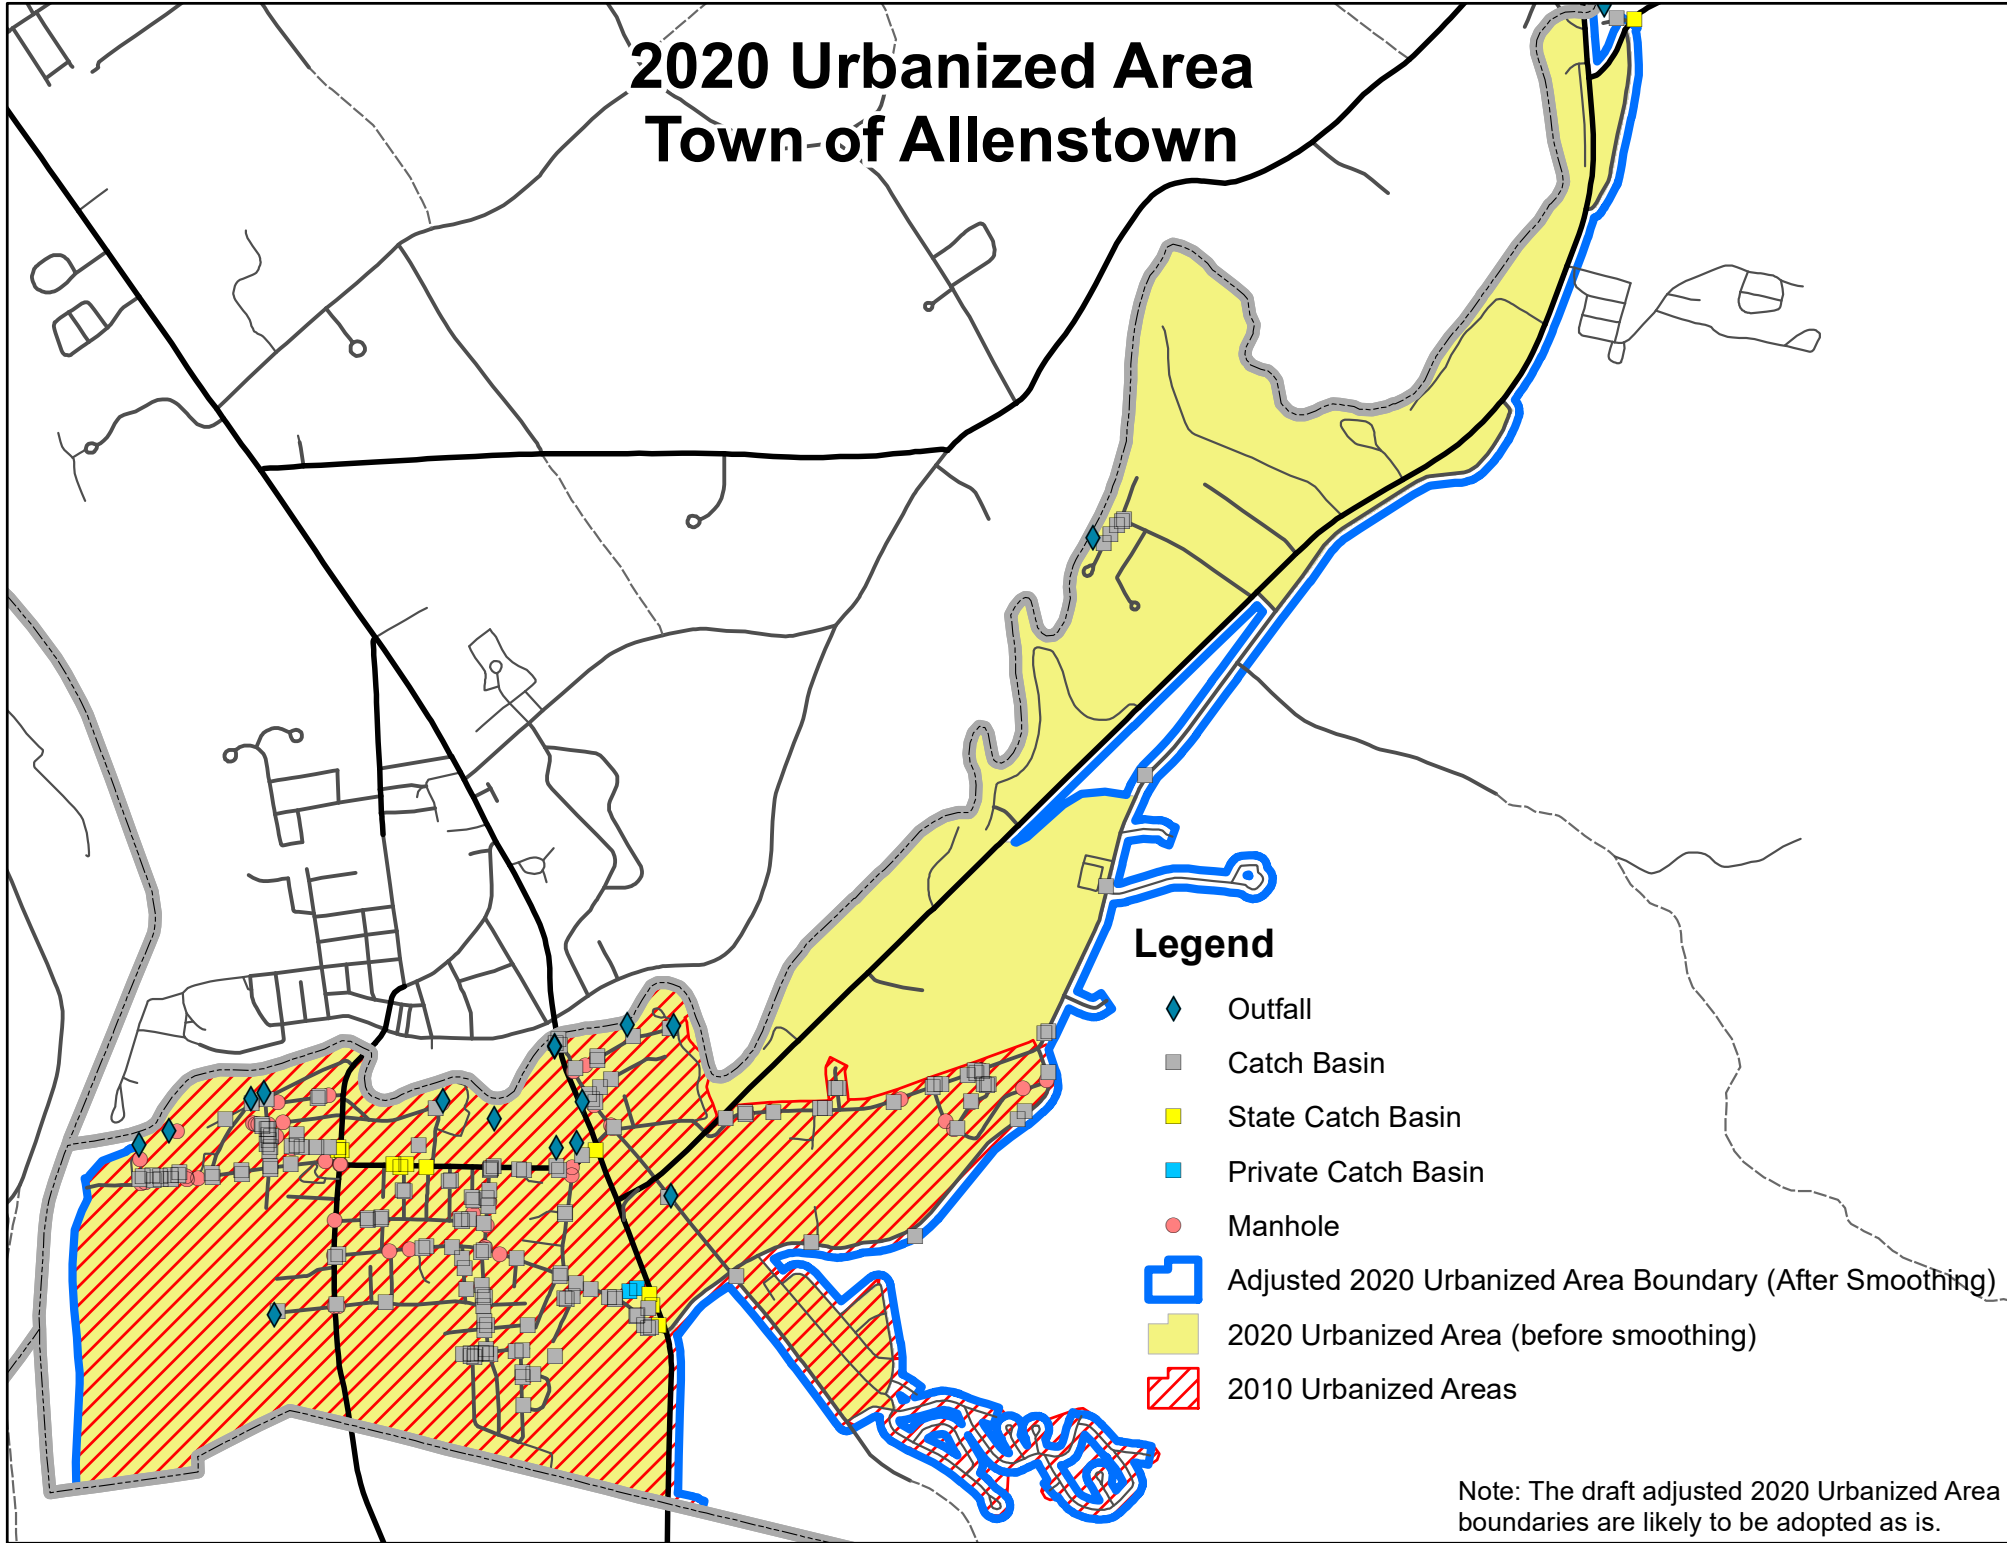

2020 Urbanized Area Town of Allenstown

Legend

- ◆ Outfall
- Catch Basin
- State Catch Basin
- Private Catch Basin
- Manhole
- ▭ Adjusted 2020 Urbanized Area Boundary (After Smoothing)
- 2020 Urbanized Area (before smoothing)
- ▨ 2010 Urbanized Areas

Note: The draft adjusted 2020 Urbanized Area boundaries are likely to be adopted as is.